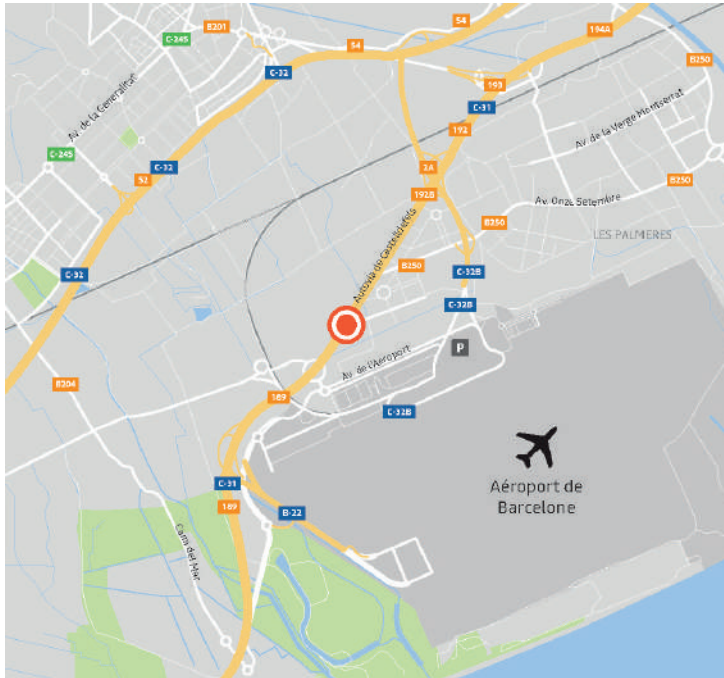

MY CENTER

**RENAULT EURODRIVE
/ M.D.S. PARC**

Avinguda de les Garrigues,
PoligonMas Blau II - Intersection
Carrer de l'alt Camp
08820 El Prat de Llobregat

mds.barcelone@mdsparc.com
+34 (0)93 184 56 71

Open all year round by appointment only.

BARCELONA

WHERE CAN I FIND MY CENTER

Coming from Barcelona

- 1 Take highway B-10 towards El Prat airport.
- 2 Continue on E-90 and take exit 18 toward C-31 (El Prat de Llobregat/Castelldefels/Aeroport).
- 3 Take exit 190 Viladecans/Cargoparc
- 4 At the roundabout, take the third exit.
- 5 1st right, then right, the centre is on the left, next to MRW.