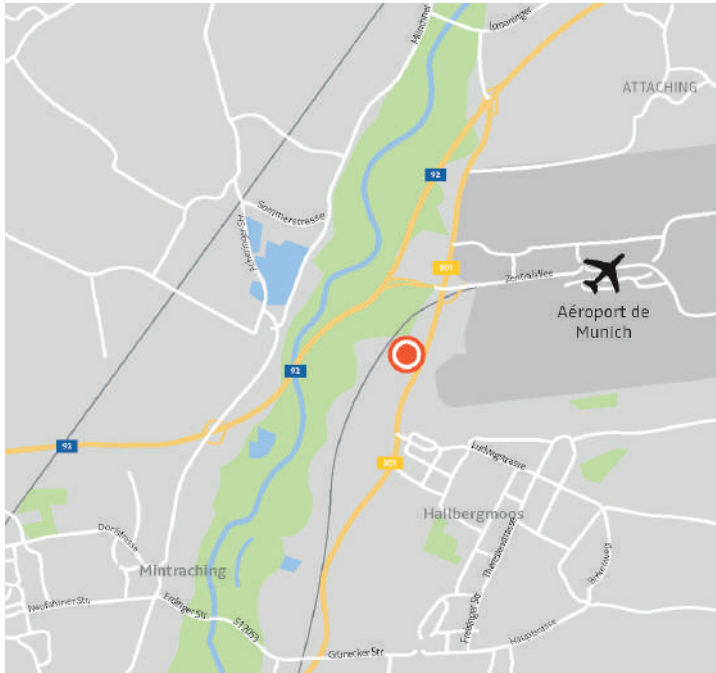

MUNICH F.J. STRAUSS

WHERE CAN I FIND MY CENTER ?

From Langenpreising

- 1 Take the A92/E53 towards Munich for 19km.
- 2 Exit 7 Hallbergmoos.
- 3 Take K44 for 4km.

GPS coordinates

N 48° 20' 26.41"
E 11° 43' 58.66"

Attention: The MDS center is in a secluded building.

From Munich

- 1 Take the A9 for 20km.
- 2 Exit 68 Munich airport
- 3 Follow A92/E53 for 8km.
- 4 Exit 6 Munich airport, Hallbergmoos.
- 5 Exit Hallbergmoos.
- 6 Take ST 2084 and K44 for 2km.