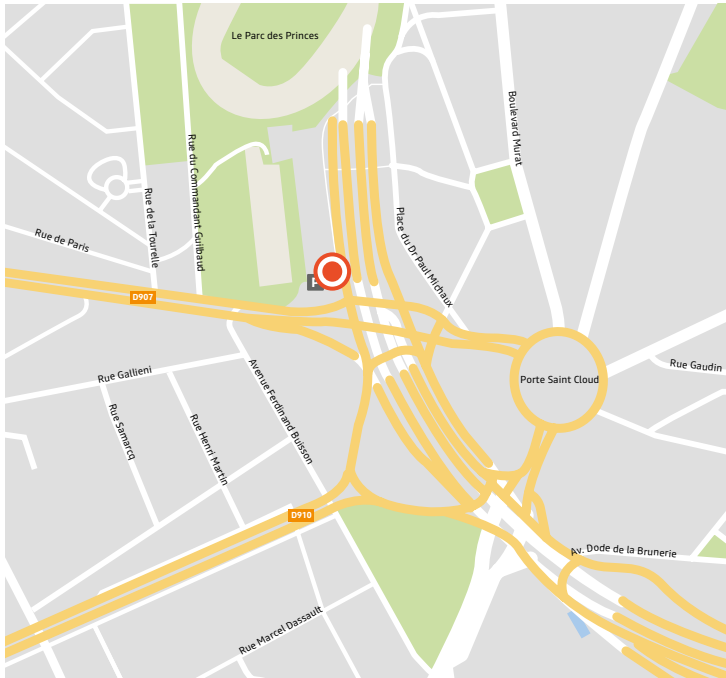

#### RENAULT EURODRIVE / TT CAR TRANSIT

2, avenue de la Porte de  
St-Cloud  
Parking Porte de Saint-  
Cloud  
75016 Paris  
FRANCE

#### Coming from the Boulevard Périphérique

- 1 Take the direction shown as «Porte de Saint Cloud».
- 2 When you get to Avenue de la Porte de Saint Cloud, go onto the «Porte de Saint Cloud» parking area.
- 3 The delivery center is inside.