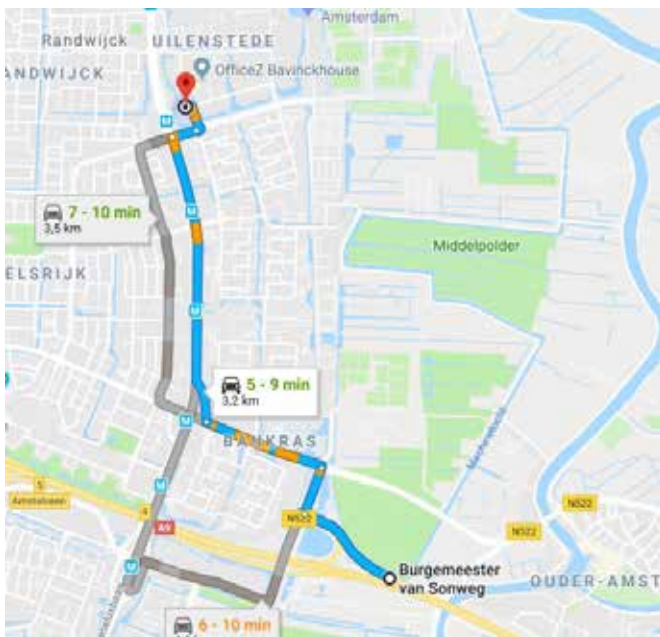

## RENAULT EURODRIVE / M.D.S.

Professor J.H. Bavinklaan 3  
1183 AT Amstelveen  
NETHERLANDS

Open all year long by appointment.

## PUBLIC HOLIDAYS

The telephone hotline is not available on:

01/01 · 30/03 ·  
02/04 · 27/04 ·  
05/05 · 10/05 ·  
21/05 · 25/12

GPS coordinates  
N 52° 19' 01.18"  
E 4° 52' 20.53"

## LOCALISATION

### Coming from Utrecht via motorway A9

- 1 Exit **OUDERKER AAN DE AMSTEL/ AMSTELVEEN OOST.**
- 2 At the traffic lights go right. Next traffic lights go left/ **follow S109.**
- 3 Keep straight for 650m, then turn right to **Amsterdam.**
- 4 Keep straight for 1,2km and at the traffic lights turn right. **At the roundabout you go left.**
- 5 Park your car in front of the Solys Business Center and report to the reception. You find the Solys Business Center next to **Ibis Budget Hotel**, 100m on your left.