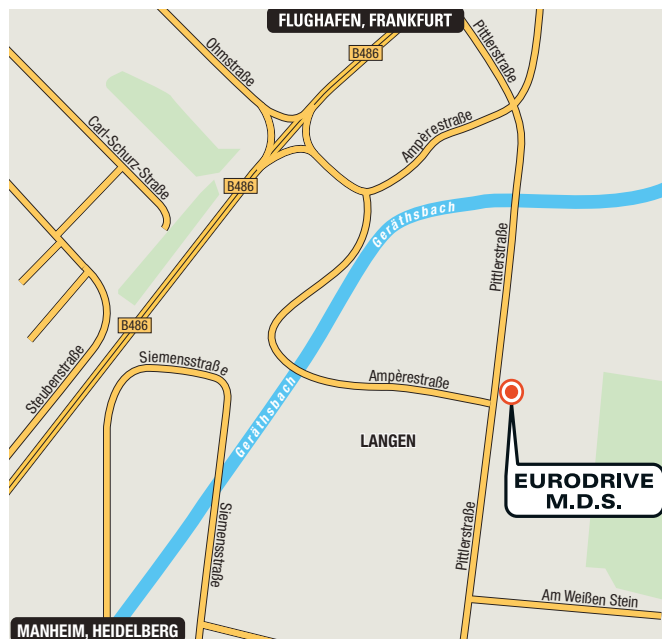

## RENAULT EURODRIVE / M.D.S.

Pittlerstrasse 31  
D-63225 Langen

Open all year long by appointment.

## GPS coordinates

E 8°39'14"  
N 49°59'46"

## LOCALISATION

- 1 Coming from **Frankfort** or Karlsruhe on road A5 take exit n°24 "**LANGEN**".
- 2 Follow B486 **direction "LANGEN"** on 3,7 km.
- 3 At the 2<sup>nd</sup> roundabout, take the left in the destination street (gas station in the corner).
- 4 Continue for **300 meters to the n°31**.